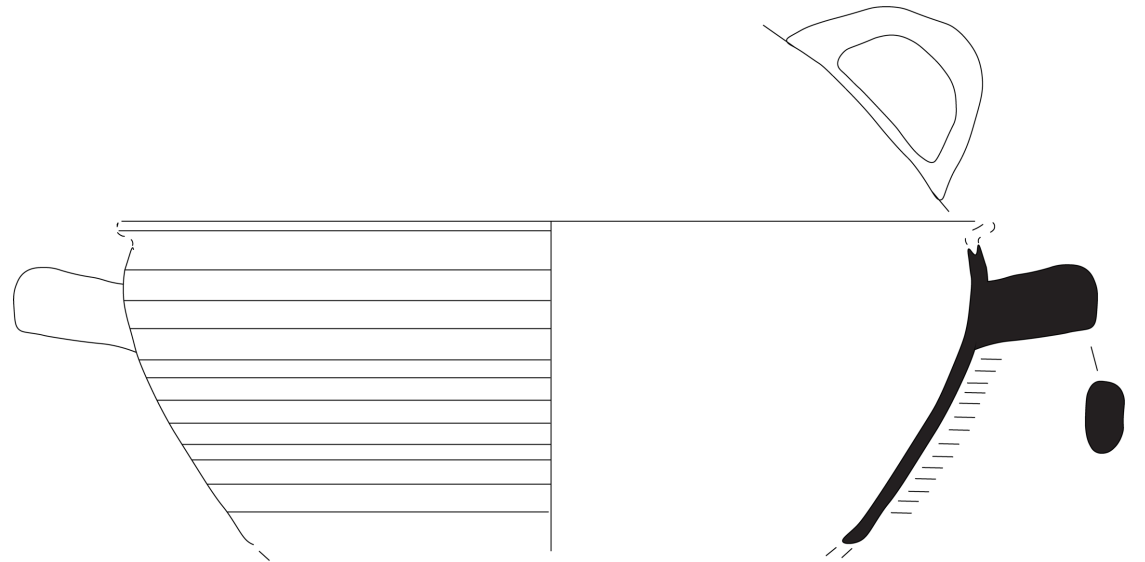

# Density of Late Roman Fine Wares

ΠΥΛΑ - Κουτσολέτριά

PC 31  
June 1, 1999

ARS 105 (PK 44 & 67)

4070.1