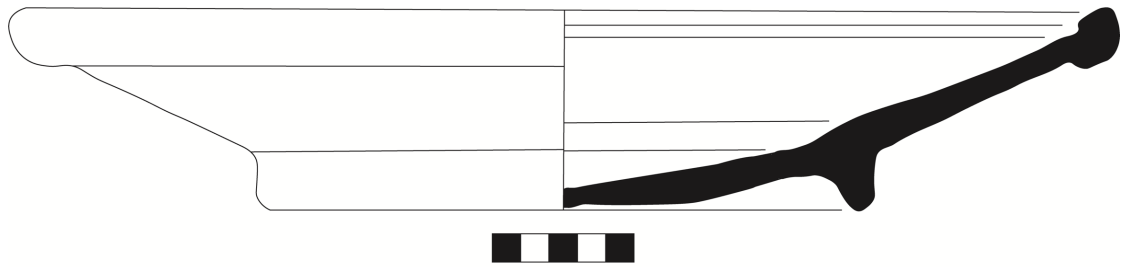

# Density of Late Roman Fine Wares

ΠΥΛΑ - Κουτσολέτριά

PC 31  
June 1, 1999

ARS 105 (PK 44 & 67)

4070.1